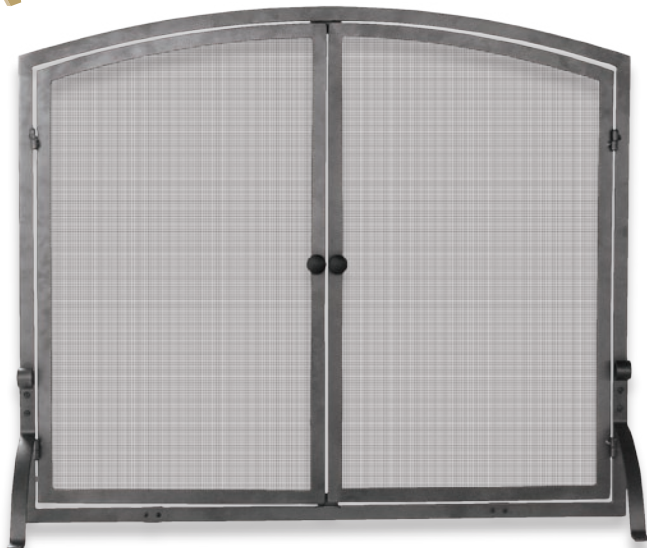

2008 *Fireplace Furnishings*

Table of Contents

Olde World Iron	3
Stainless Steel	5
Leaded Glass	6
Venetian Bronze	8
Antique Copper	11
Graphite Finish	14
Pewter	15
Polished Iron	18
Bronze	20
Burnished Bronze	23
Antique Gold	24
Antique Rust	26
Black Wrought Iron	27
Brushed Nickel	39
Vintage Copper	40
Unique Finishes	41
Satin Antique Solid Brass	42
Satin Antique Copper	43
Solid Brass	44
Specialty Line	48
Satin Pewter	56
Satin Copper	57
Mini Firesets	58
Triple Plated	59
Fatwood & Accessories	66
Accessories	67
Hearth Rugs	76
Fireplace Curtain Screens	77
Indoor Electric Fireplace	78
Index	79

Olde World Iron

NEW

S-1146
33" High x 39" Wide

S-1142
34" High x 44" Wide

NEW

S-1158
31" High x 39" Wide

S-1156
33" High x 44" Wide

S-1154
35" High x 50" Wide

NEW

S-1166
32" High x 52" Wide

S-1172
36" High x 56" Wide

- S-1146** **NEW!** Single Panel Olde World Iron Screen with Doors, Medium
33" High x 39" Wide (24.8 lbs.)
- S-1142** **NEW!** Single Panel Olde World Iron Screen with Doors, Large
34" High x 44" Wide (23.5 lbs.)
- S-1158** **NEW!** Single Panel Olde World Iron Screen, Small
31" High x 39" Wide (16 lbs.)
- S-1156** **NEW!** Single Panel Olde World Iron Screen, Medium
33" High x 44" Wide (17.4 lbs.)

- S-1154** **NEW!** Single Panel Olde World Iron Screen, Large
35" High x 50" Wide (20.5 lbs.)
- S-1166** **NEW!** 3 Panel Olde World Iron Arch Top Screen, Medium
32" High x 52" Wide (25.3 lbs.)
- S-1172** **NEW!** 3 Panel Olde World Iron Arch Top Screen, Large
36" High x 56" Wide (28.6 lbs.)